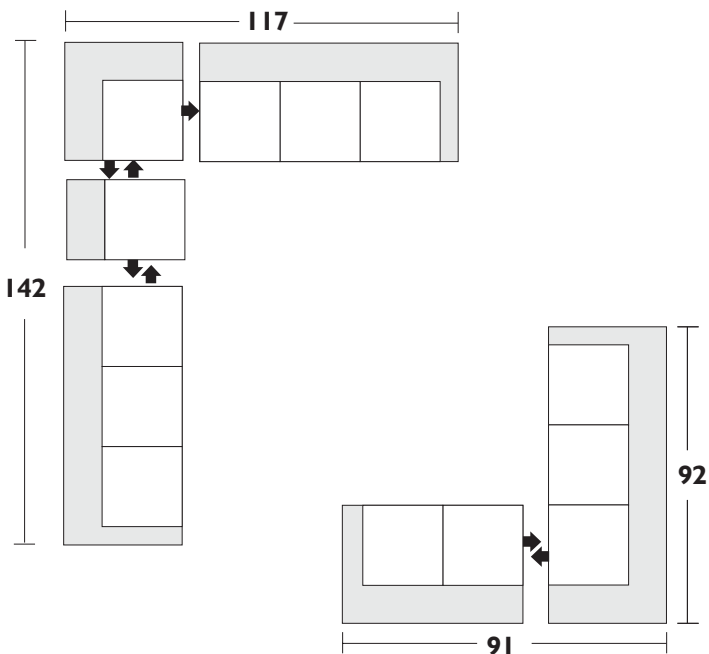

Configuration Suggestions

Style Giana